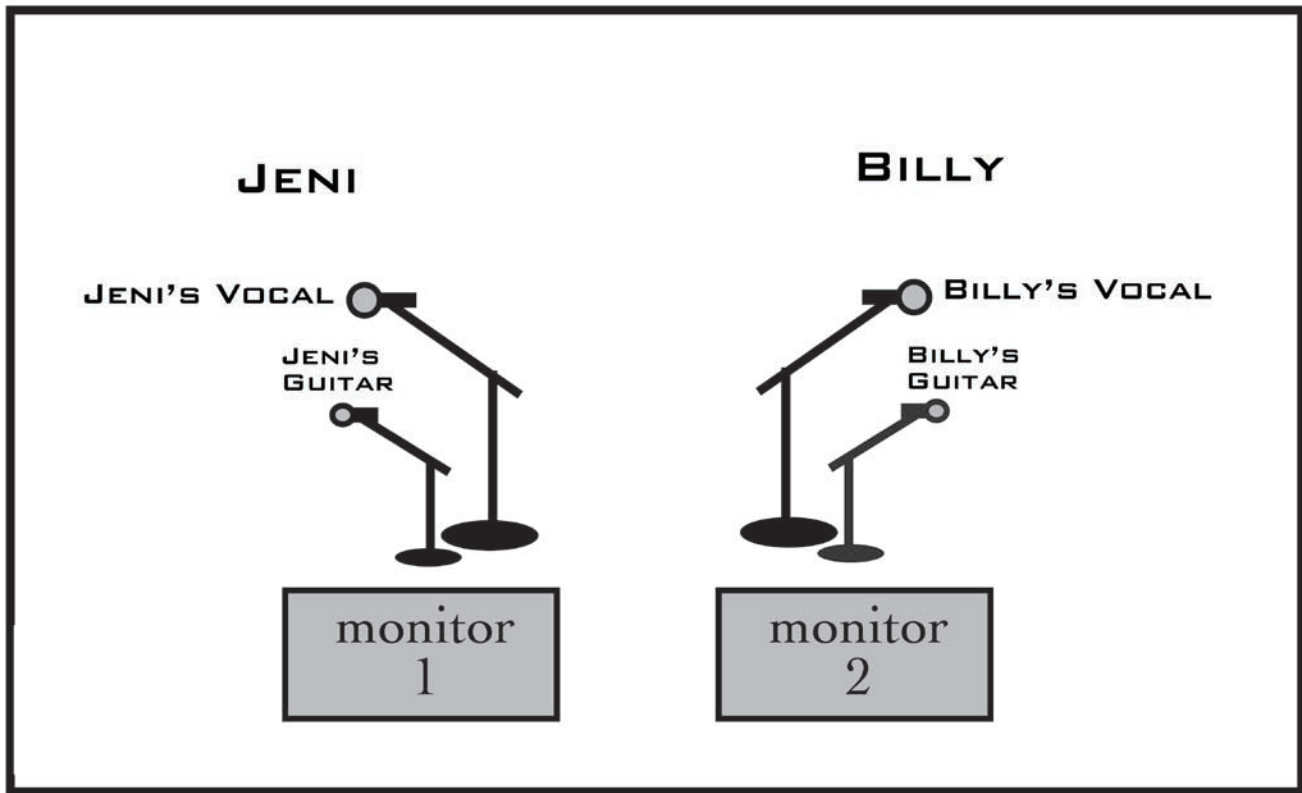

JENI & BILLY – STAGE PLOT

Sound/Stage Requirements:

2 vocal mics (sm58 or similar) with boom stands

2 guitar mics (sm57 or condenser) with boom stands

Billy: guitar/banjo

Jeni: guitar/autoharp/banjo/mandolin

2 monitor mixes if possible

Bottled or distilled water on stage

THANK YOU!

Jeni & Billy
jrr@jeniandbilly.com