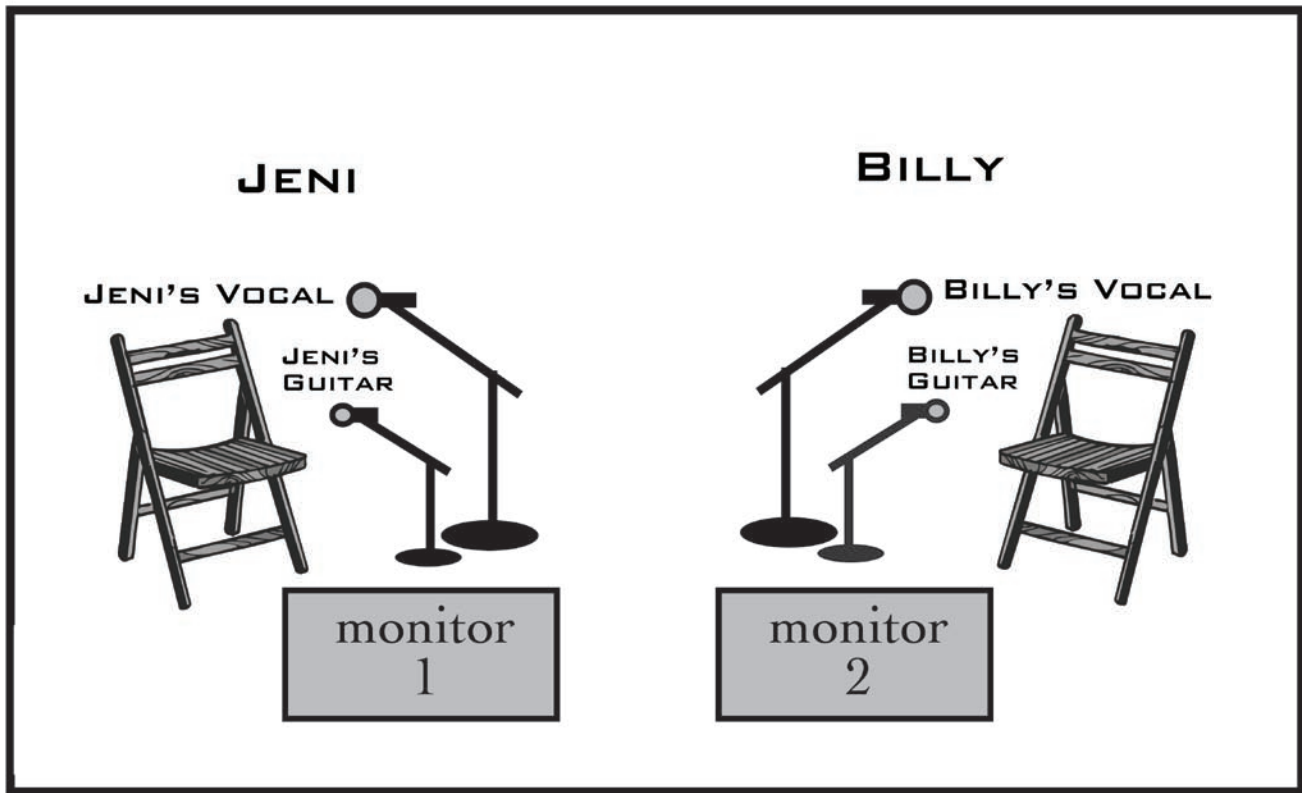

# JENI & BILLY – STAGE PLOT

## Sound/Stage Requirements:

- 2 vocal mics (sm58 or similar) with boom stands
- 2 guitar mics (sm57 or condenser) with boom stands
- Billy: guitar/banjo
- Jeni: guitar/autoharp/banjo/mandolin
- 2 monitor mixes if possible
- 2 chairs with no arms
- Bottled or distilled water on stage